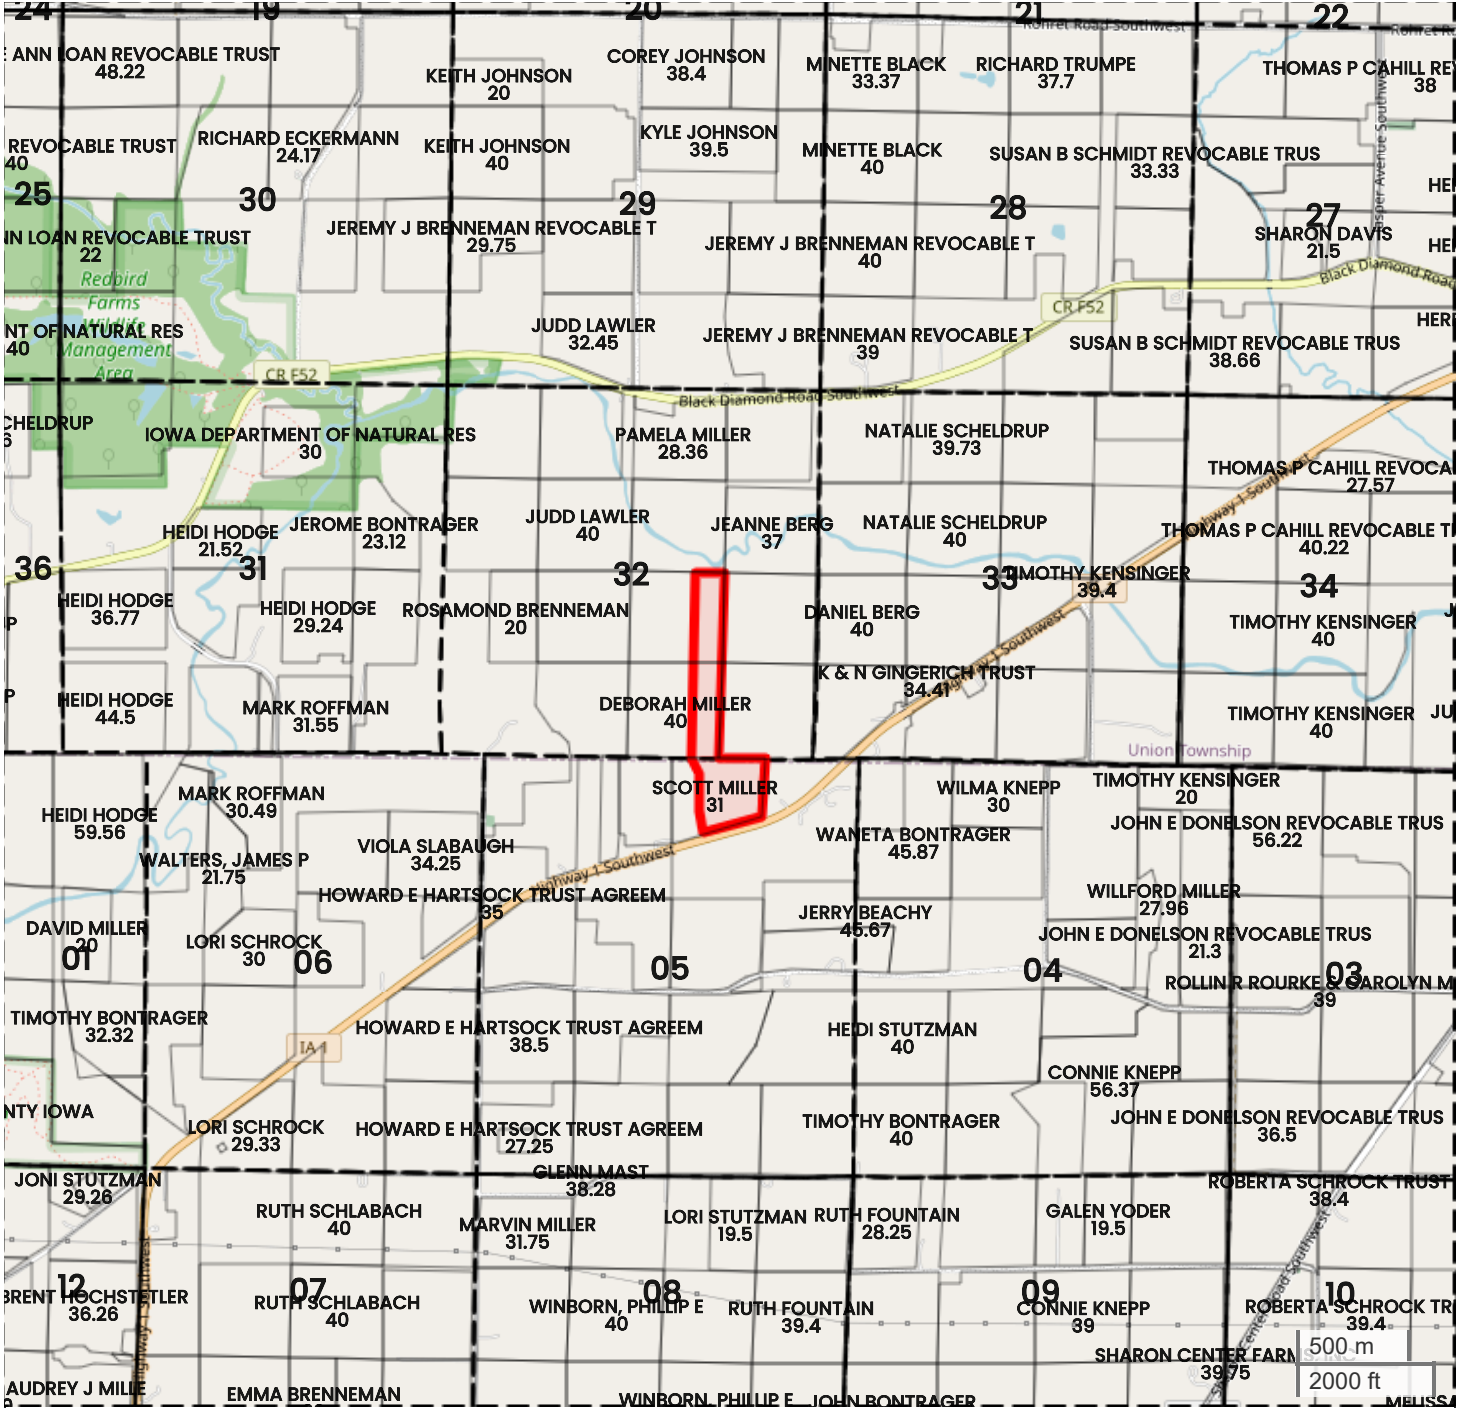

# CILIBERTO 45 PLAT MAP

Center: 41.602067, -91.681693

**32-79N-7W**  
**Sharon Township**  
**Johnson County, IA**

FarmWorth, LLC makes no warranties, express or implied, regarding the accuracy of any information provided through FarmWorth.com. User is solely responsible for independently verifying all information prior to use and waives any claims against FarmWorth, LLC arising from inaccuracies in such information.